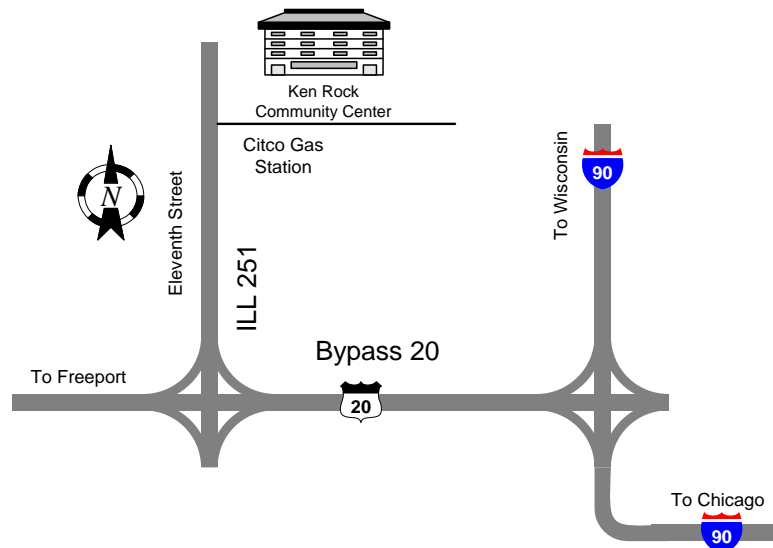

### 8th annual Classic Plastic

*Model Contest & Swap Meet*

*By Rockford Wheels in Scale*

Rockford Wheels in Scale Plastic Model Club is having a Plastic Model car Swapmeet and Contest. It will be held at the **Ken Rock Community Center at 3218 Eleventh Street in Rockford, IL on March 18, 2007** from 9:00 AM to 3:00 PM. Admission to show \$2 and children under 12 free. Early bird special 10 dollars

## Location Map